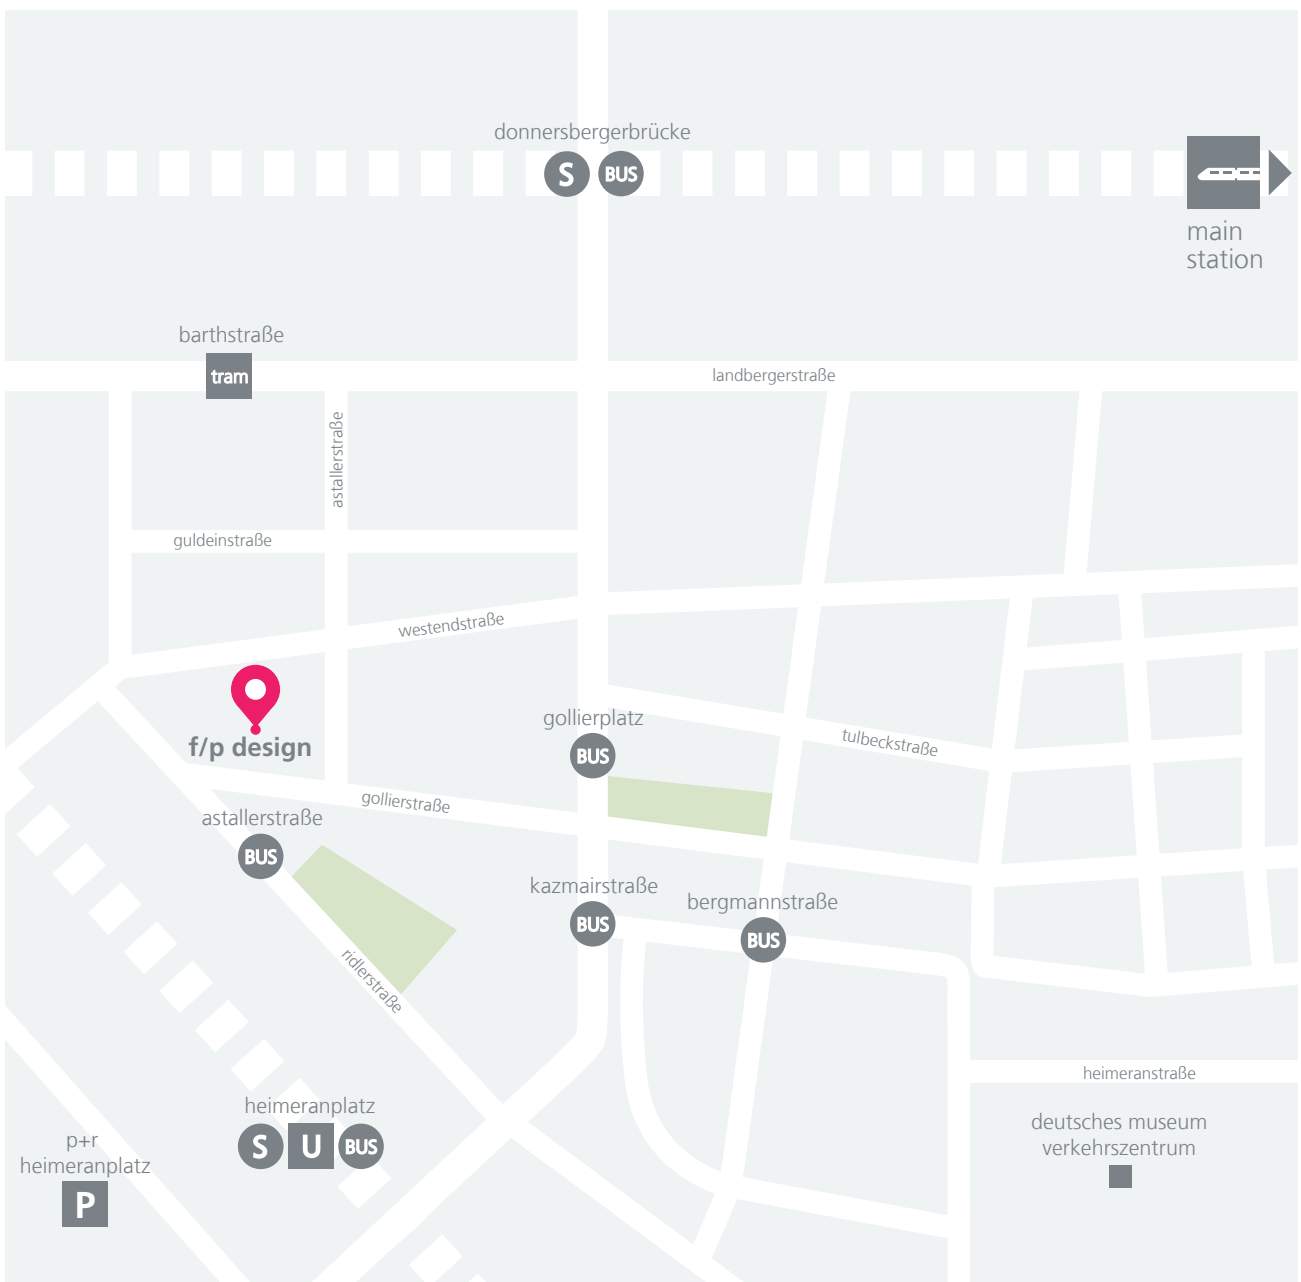

driving directions - map of surrounding area

f/p design gmbh

gollierstraße 84
80339 münchen
germany
t +49. 89. 9090 1590
www.fppdesign.com

from airport

by taxi: ca. 40 min.
by public transport: ca. 65 min.
take s-bahn (city train) S1 or S8
and alight at station "karlsplatz",
change to underground
train U4 or U5, direction "laimer
platz" or "westendstraße",
alight at station "heimeran-
platz" (exit ridlerstraße)

from main station

by taxi: ca. 10 min.
by public transport: s-bahn 17
min., underground train 10 min.
take s-bahn (city train) S7
direction "wolfratshausen" or
underground train U4 or U5,
direction "laimer platz" or
"westendstraße", alight at
station "heimeranplatz" (exit
ridlerstraße)

parking

paid on street parking in
the gollierstraße and in the
surrounding area

simplified map